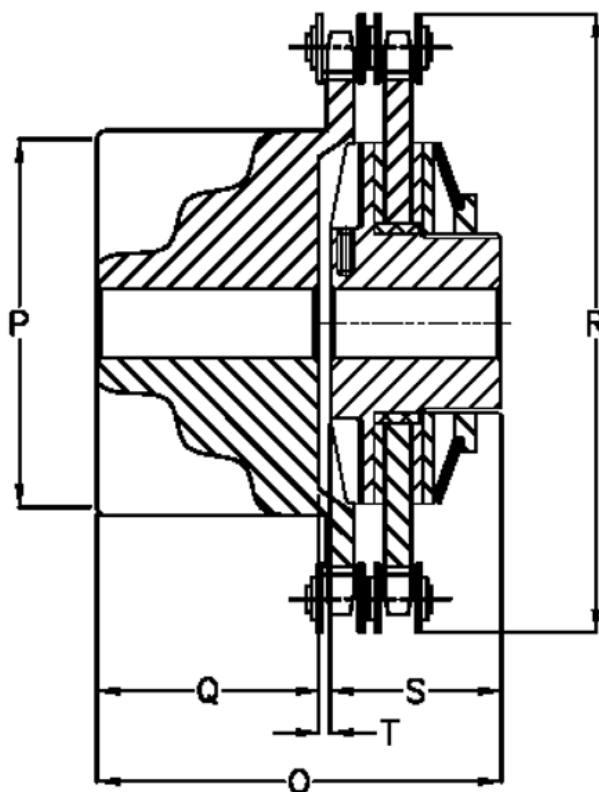

Data Sheet

Article number: 4600707

Description: Securex torque limiter C 70/65
0

Measures

Max angular displacement = 30
Max parallel displacement = 0.25
Max torque Nm = 70
Number of springs = 1
O = 85.0
P = 70
Q = 32.0
R = 106.2

S = 50
T = 3.0